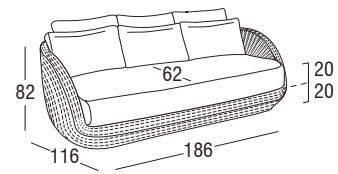

Design: Studio Balutto Associati  
Product: Sofa  
Sizes: **cm 186x116x82h (73"x45,6"x32"h)**  
seat **cm 20h (8"h)**  
with cushion **cm 40h (16"h)**

Net weight unit 58  
Gross weight unit 67  
Units per package 1  
Package sizes cm 189x119x74h  
Package volume m<sup>3</sup> 1,67  
Stackable NO